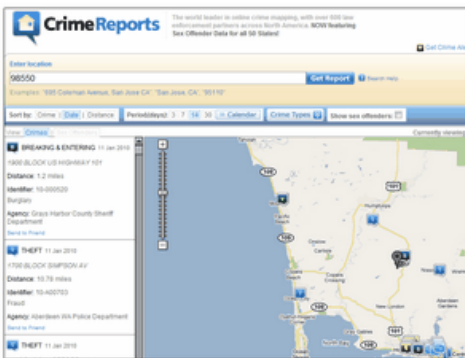

Website URL: <http://crimereports.com>

Date: January 07, 2010

Hoquiam PD has joined with the Grays Harbor County Sheriff's Department, the Aberdeen Police Department and the Montesano Police Department to initiate crimereports.com in our area. The nationwide webpage is open and free to the public. The material in the website is public record data that is mined each day from our internal police records computer. The website posts the police incidents on a Google map that can be zoomed in or out to focus on particular areas of the city. The police incident posts on the map according to call-type and location with a small icon. By clicking on the icon, you can review the street location (down to the 100 block), the police incident number, the date of the incident, the call-type and the responsible agency.

At the top of the map, you can filter the information over the last three, seven, fourteen and thirty days. There is also a drop-down field under CRIME that allows you to select what incidents you want to have posted on the map. This allows you to look at all activity, or just select certain police incidents by their call-type.

I feel that this service will not only be of benefit to our citizens, but also for in-house use as officers/ detectives track crime trends and incidents. There is also an ANALYTICS tab at the top of the map which will plot the data for you into a lineal or pie chart. The posting of this information (which is a public record) allows citizens to be accurately informed about what is happening in their neighborhoods as well as the activities of their police department.